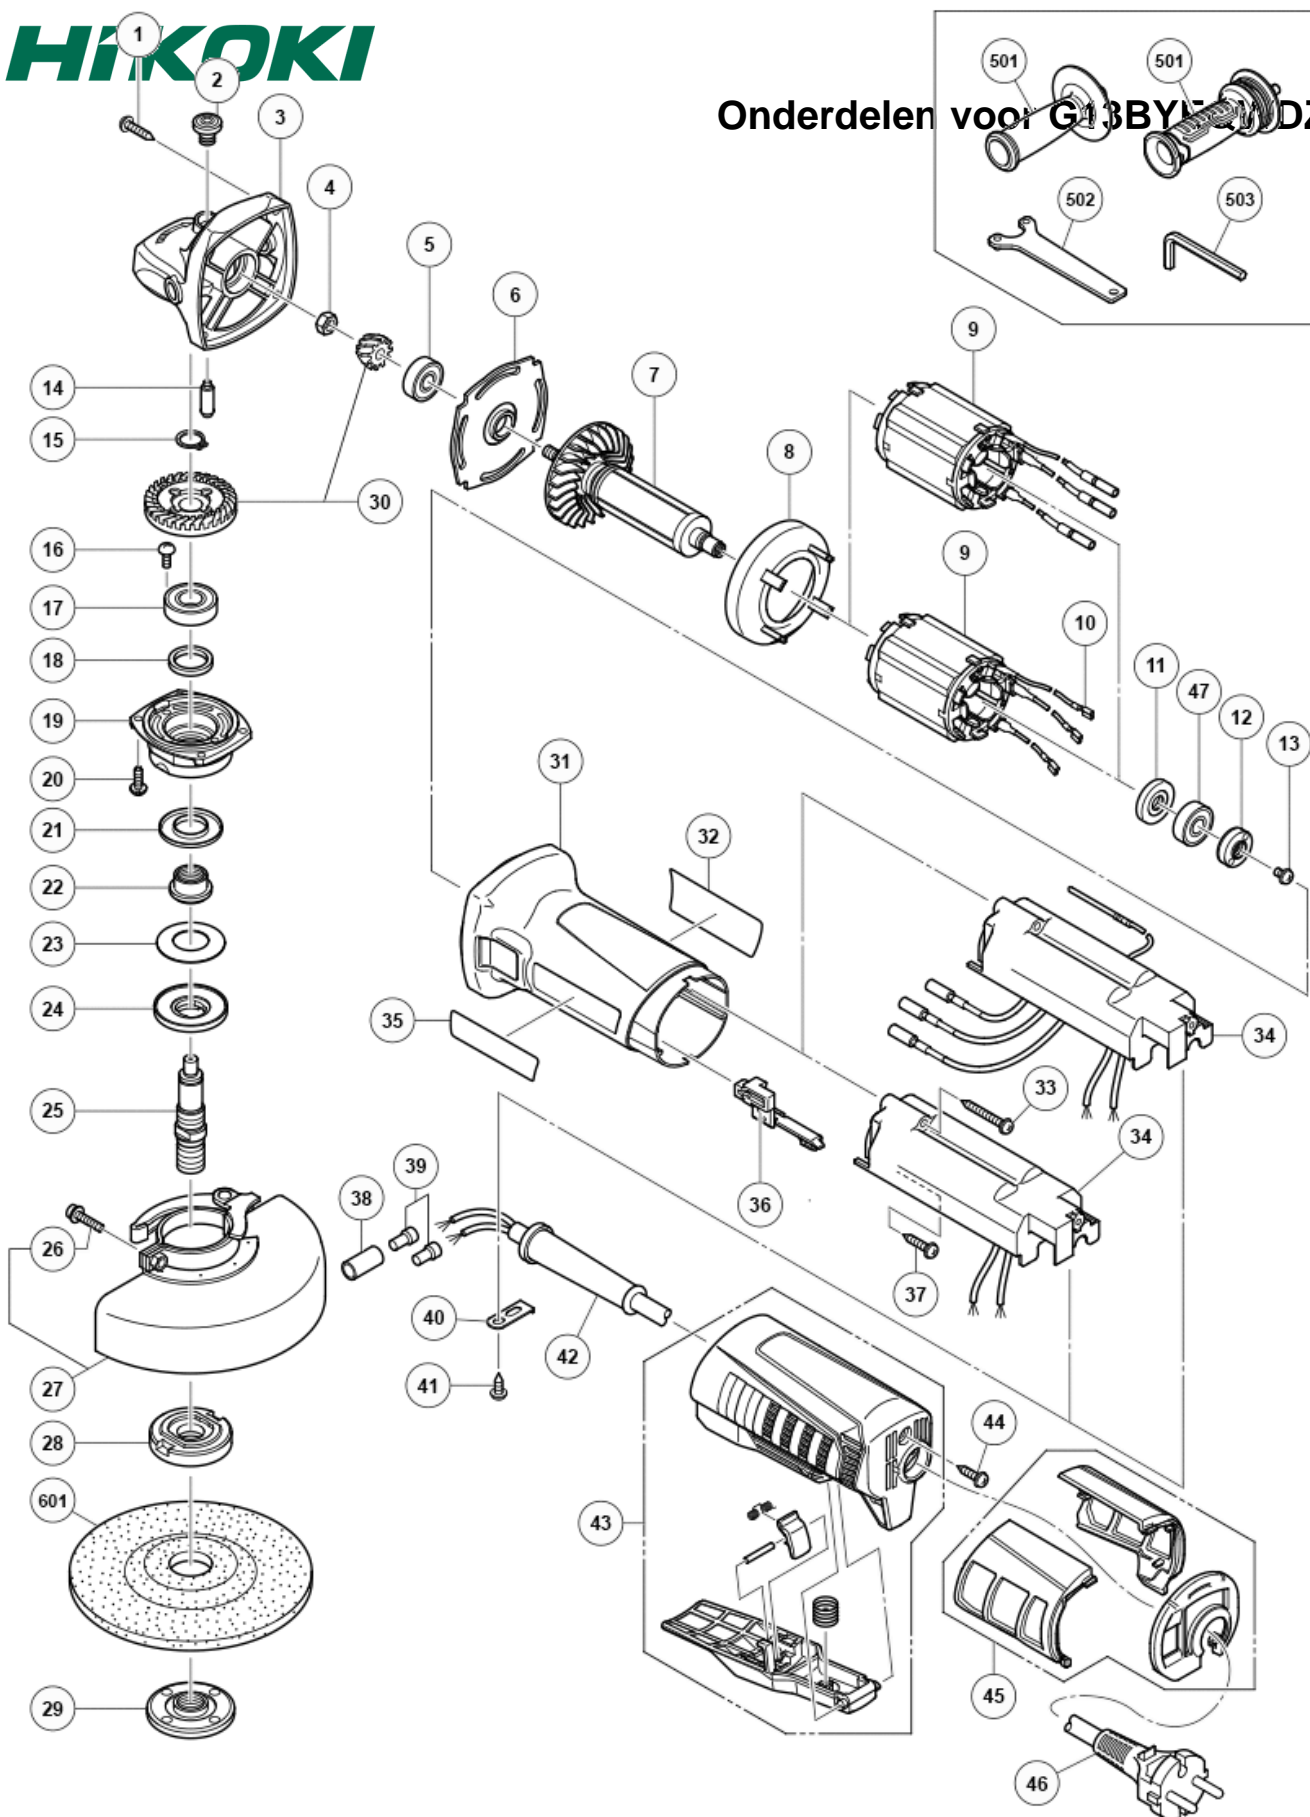

nÂ°	Artikel	Aantal gebruikt
40	338334 CORD CLIP NEW	1
41	305720 TAPPING SCREW D4X12 (W/FLANGE)	1
42	953327 CORD ARMOR D8.8	1
43	376209 TAIL COVER SET (OLD 376221) NEW	1
44	307811 TAPPING SCREW D4X16 (W/FLANGE) (BLACK) (OLD 930446)	1
45	376313 Vervang stoffilters	1
46	500247Z CORD (NEW 714500)	1
47	608DDM BALL BEARING 608DDMC2EPS2S	1
501	336865 SIDE HANDLE (VIBRATION-ABSORBING) (OLD 325496)	1
502	938332Z WRENCH	1
503	944458 HEX. BAR WRENCH 4MM	1
601	316822 D. C. WHEELS 125MM A36Q (25 PCS.)	1
602	937826Z WASHER NUT	1
603	937825Z RUBBER PAD	1
604	314062 SANDING DISCS 125MM C-P16 (10 PCS.)	1
605	314063 SANDING DISCS 125MM C-P20 (10 PCS.)	1
606	314064 SANDING DISCS 125MM C-P24 (10 PCS.)	1
607	314065 SANDING DISCS 125MM C-P30 (10 PCS.)	1
608	314066 SANDING DISCS 125MM C-P36 (10 PCS.)	1
609	314067 SANDING DISCS 125MM C-P40 (10 PCS.)	1
610	314068 SANDING DISCS 125MM C-P50 (10 PCS.)	1
611	314069 SANDING DISCS 125MM C-P60 (10 PCS.)	1
612	314070 SANDING DISCS 125MM C-P80 (10 PCS.)	1
613	314071 SANDING DISCS 125MM C-P100 (10 PCS.)	1
614	314072 SANDING DISCS 125MM C-P120 (10 PCS.)	1
615	332788 CUTTING WHEEL GUARD 125 MM W/O BASE	1
616	332787 CUTTING WHEEL GUARD 125 MM WITH BASE	1
617	339775 COSMO MOLYBDENUM GREASE NO.1 (400G) NEW	1

Onderdelen voor G13BYEQ/DZ

Rev.2
27.7.2020

MODEL
G13BYEQ