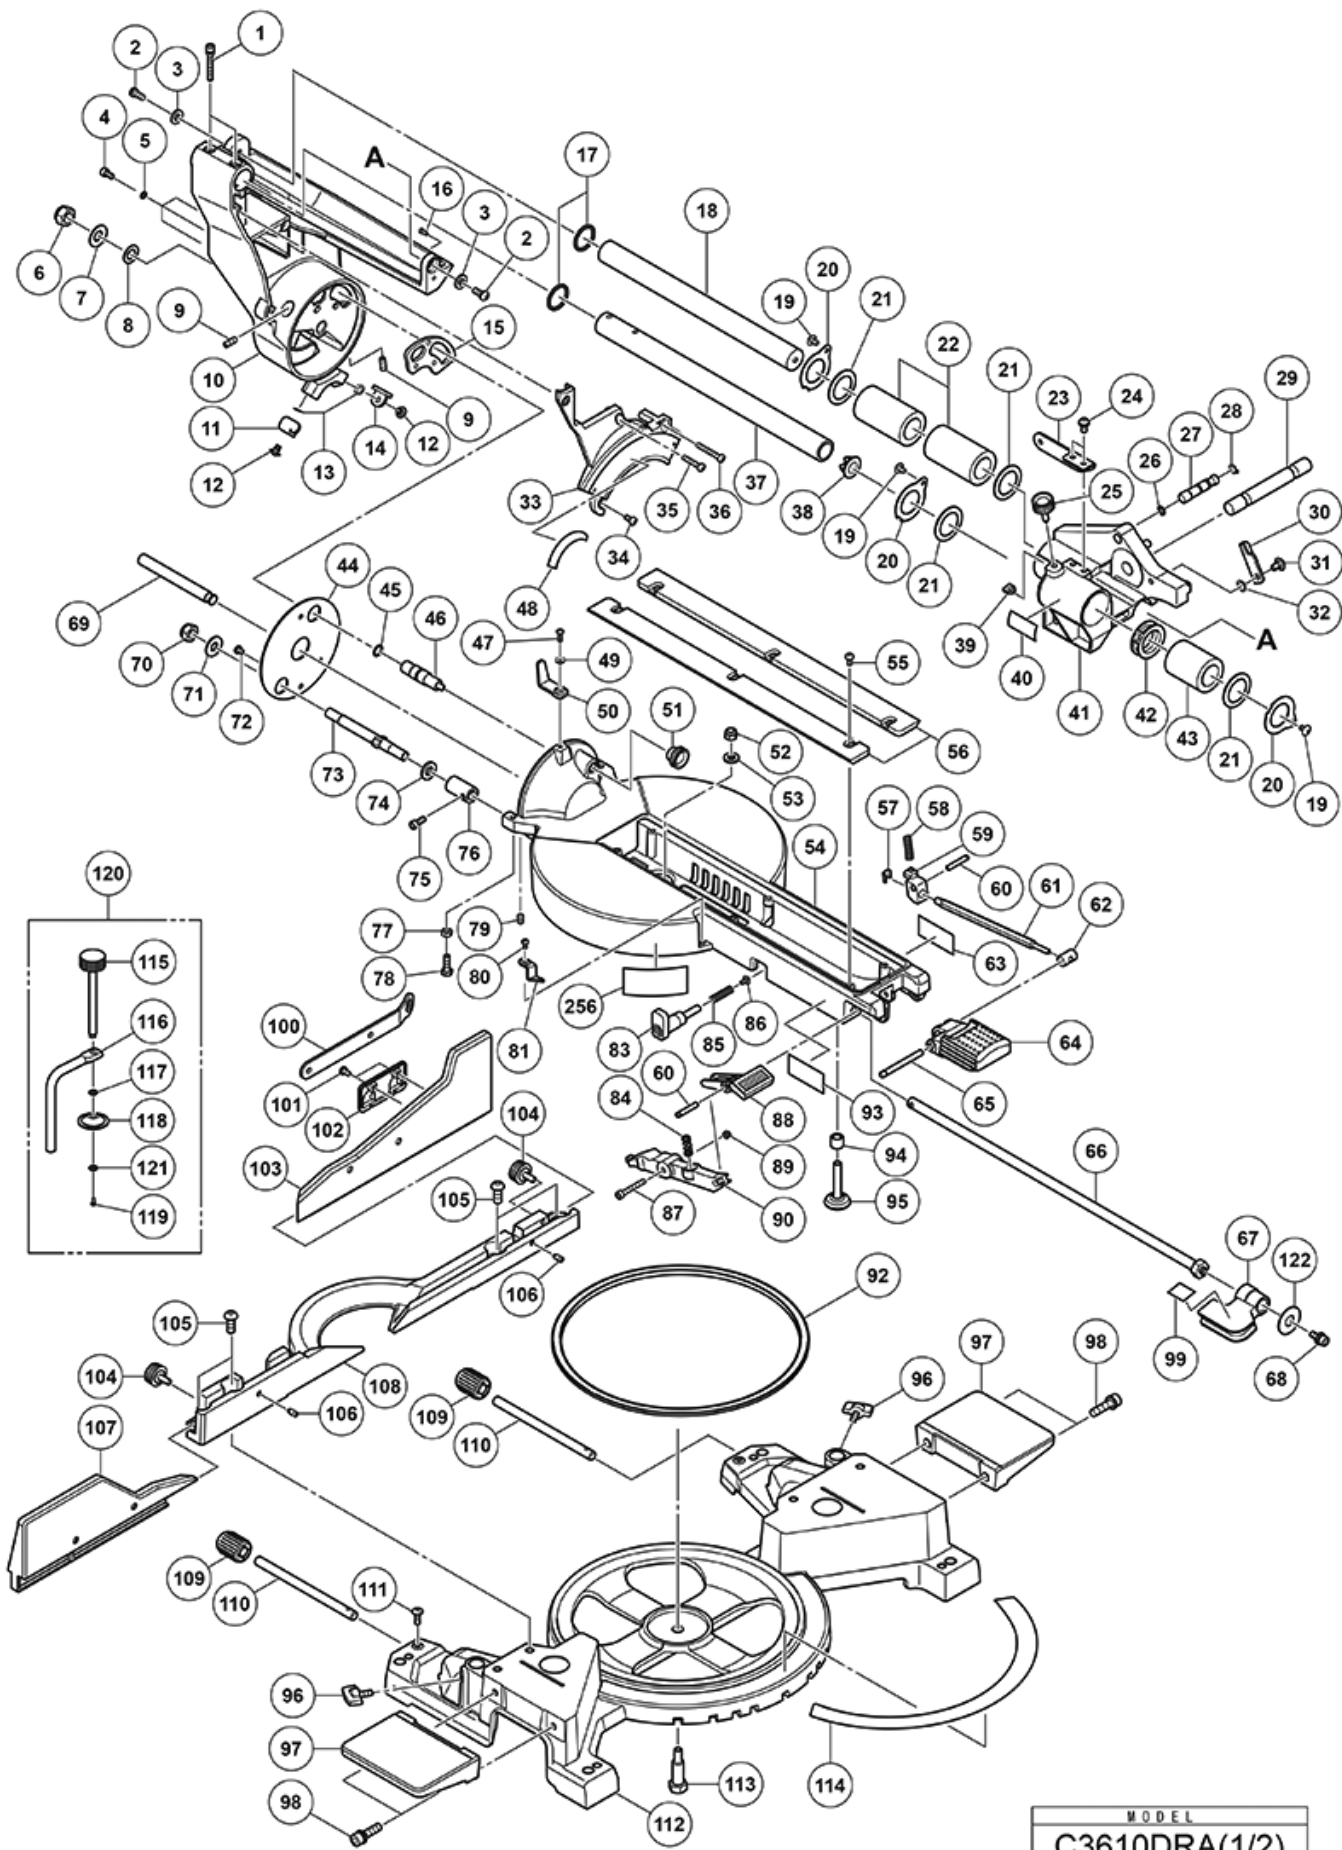

Onderdelen voor C3610DRAWAPZ

nÂ°	Artikel	Aantal gebruikt
250	373679 BUTTON C3610DRA NEW	2
251	373669 PIN C3610DRA NEW	2
252	372621 LASER ASS'Y C3610DRA NEW	1
253	373663 CR.RE. PAN HD. TAPPING SCREW C3610DRA NEW	2
254	373693 SUPPORT SEAT C3610DRA NEW	1
255	373692 RUBBER SLEEVE C3610DRA NEW	1
256	373908 WARNING LABEL (A) (62841)	1
258	LABEL (HIKOKI) (EUROPE)	1
259	373911 LASER LABEL (C) C3610DRA NEW	1
260	373415 TCT SAW BLADE 255MM-D30 HOLE-NT40	1
262	372120 BATTERY BSL 36B18 (EUROPE.AUS.NZL)	1
264	373923 BRACING PLATE C3610DRA NEW	1
265	373963 COLLAR (OD 30) C3610DRA NEW	1
503	329897 BATTERY COVER	1
504	373912 DUST BAG C3610DRA NEW	1
505	BATTERY CHARGER (230V EUROPE PLUG)	1
508	374294 ELBOW C3610DRA NEW	1

Rev.1

MODEL
C3610DRA(1/2)