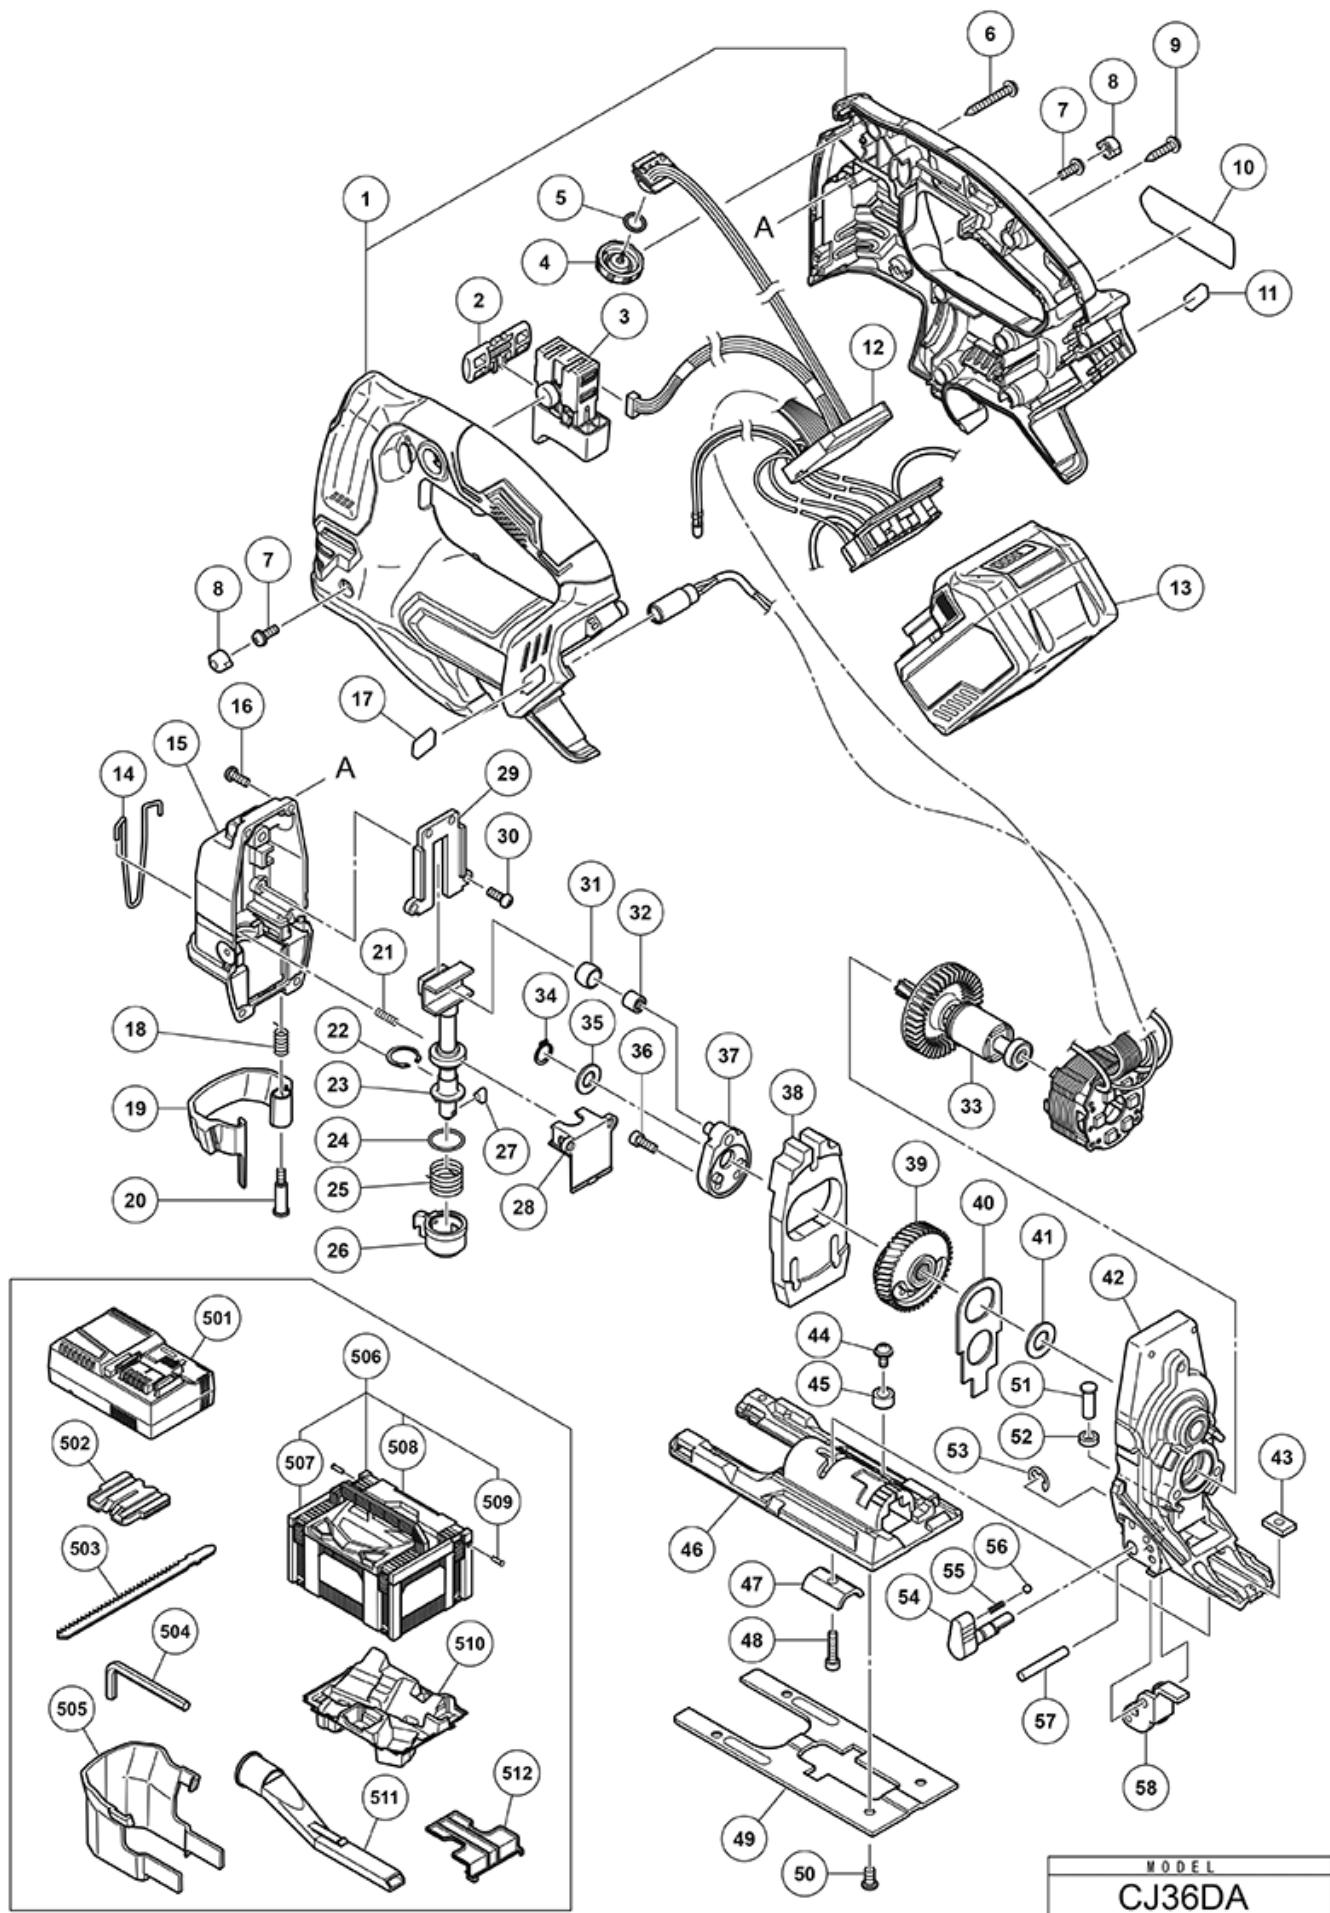

nÂ°	Artikel	Aantal gebruikt
40	338999 ORBITAL CAM NEW	1
41	957540 WASHER (A)	1
42	375870 GEAR COVER NEW	1
43	332425 PLATE NUT	1
44	375857 MACHINE SCREW (W/WASHER) M4X5 NEW	1
45	321576 RUBBER BUSHING	1
46	375854 BASE NEW	1
47	339663 BASE LOCKER NEW	1
48	949658 HEX.SOCKET HD.BOLT M5X18 (10 PCS)	1
49	375855 BASE PLATE NEW	1
50	321996 SPECIAL BOLT	4
51	339019 ORBITAL PIN NEW	1
52	305740 FELT	1
53	673489 RETAINING RING (E-TYPE)	1
54	338992 CHANGE KNOB NEW	1
55	982454 SPRING (C)	1
56	335297 STEEL BALL 5/32 (10 PCS)	1
57	338990 NEEDLE ROLLER NEW	1
58	339297 ROLLER HOLDER	1
501	CHARGER (MODEL UC 18YSL3)	1
502	338997 SPLINTER GUARD NEW	1
504	944458 HEX. BAR WRENCH 4MM	1
505	338996 CHIP COVER NEW OCT	1
506	337108 CASE ASS'Y (STACKABLE)	1
507	336472 LATCH	4
508	336473 HANDLE (HSC) NEW	1
509	336474 HINGE	2
510	375861 INNER TRAY CJ36DA (HSC) NEW	1
511	370492 DUST COLLECTOR NEW	1
512	329897 BATTERY COVER	2
601	325149 GREASE (MOLUB-ALLOY NO.777-1) 75G	1
602	309922 GREASE FOR IMPACT DRIVER (500G)	1
603	930035 GREASE (SEP-3A) (100G) (NEW 714831)	1
604	321593 GUIDE	1
606	339018 SUB BASE NEW	1

Rev.1