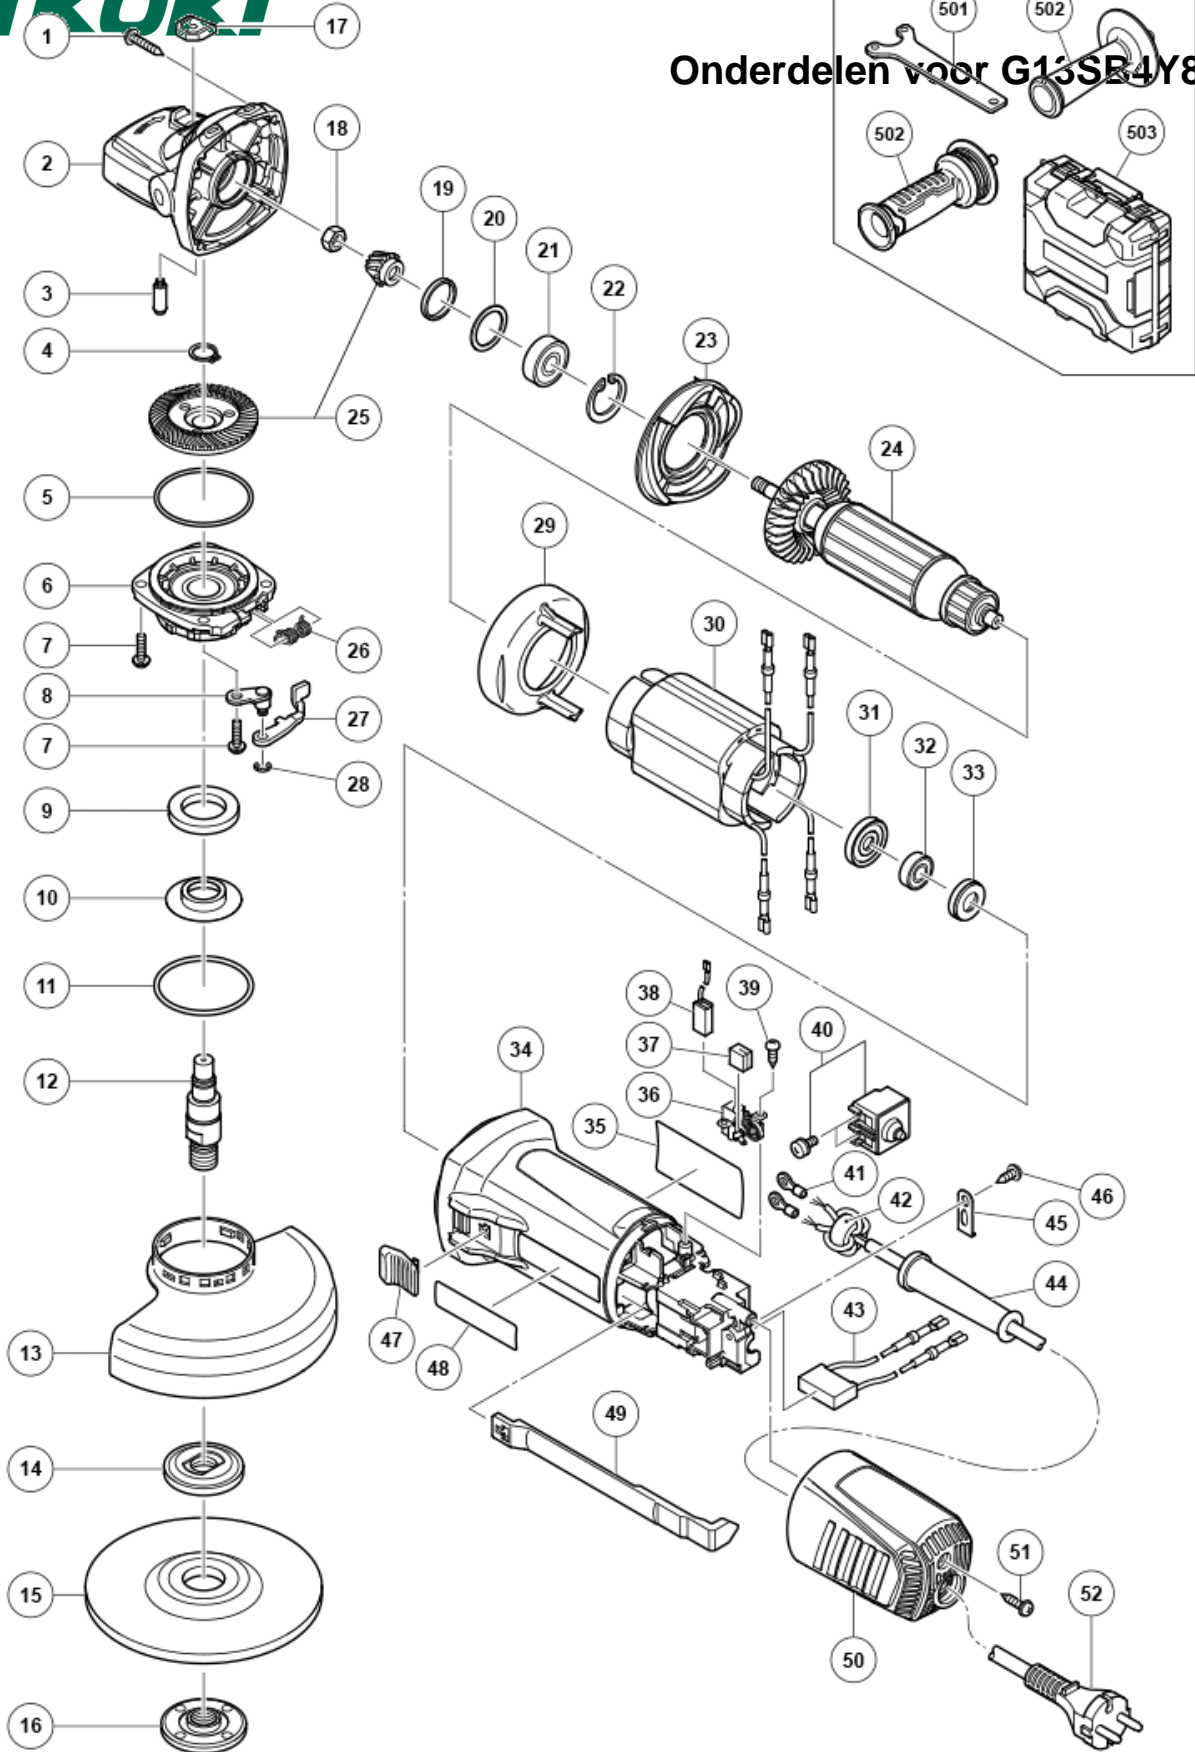

nÂ°	Artikel	Aantal gebruikt
1	307028 TAPPING SCREW (W/FLANGE) D4X25 (BLACK)	4
2	375889 GEAR COVER NEW	1
3	301943 LOCK PIN	1
4	939542 RETAINING RING FOR D12 (10 PCS)	1
5	375899 O-RING NEW	1
6	375887 PACKING GLAND NEW	1
7	376226 SEAL LOCK SCREW (W/SP. WASHER) M4X14 NEW	4
8	375894 LEVER HOLDER NEW	1
9	376227 FELT PACKING NEW	1
10	376228 FRINGER NEW	1
11	375900 O-RING NEW	1
12	375895 SPINDLE NEW	1
13	375904 WHEEL GUARD NEW	1
14	376067 WHEEL WASHER (OLD 937817Z)	1
15	316822 D. C. WHEELS 125MM A36Q (25 PCS.)	1
16	339579 WHEEL NUT M14 NEW	1
17	336535 PUSHING BUTTON	1
18	301941 SPECIAL NUT M7	1
19	308543 SEAL RING (A)	1
20	980866 WASHER (C)	1
21	629VVM BALL BEARING 629VVMC2EPS2L	1
22	939554 RETAINING RING FOR D26 HOLE (10 PCS)	1
23	336542 DIFFUSER	1
24	361131E ARMATURE ASS'Y 230 VOLT NEW	1
25	375888 GEAR AND PINION SET NEW	1
26	376229 SPRING NEW	1
27	375892 LEVER NEW	1
28	6685336 RETAINING RING D4	1
29	336530 FAN GUIDE	1
30	341070F STATOR ASS'Y 230-240 VOLT NEW	1
31	336536 DUST SEAL	1
32	336871 BALL BEARING 698SS	1
33	309929 RUBBER BUSHING	1
34	375878 HOUSING NEW	1
35	NAME PLATE	1
36	336537 BRUSH HOLDER	2
37	336872 CUSHION SPONGE	2
38	999088 CARBON BRUSH	2

nÂ°	Artikel	Aantal gebruikt
39	328210 TAPPING SCREW D3X8	4
40	376230 PUSHING BUTTON SWITCH NEW	1
41	980063 TERMINAL	2
42	334379 FERRITE CORE	1
43	375898 NOISE SUPPRESSOR NEW	1
44	953327 CORD ARMOR D8.8	1
45	937631 CORD CLIP	1
46	305720 TAPPING SCREW D4X12 (W/FLANGE)	1
47	314428 SLIDE KNOB	1
48	BRAND LABEL	1
49	375882 SLIDE BAR NEW	1
50	370047 TAIL COVER NEW	1
51	301653 TAPPING SCREW (W/FLANGE) D4X20 (BLACK)	1
52	500247Z CORD (NEW 714500)	1
501	938332Z WRENCH	1
502	994322 SIDE HANDLE	1
502	336865 SIDE HANDLE (VIBRATION-ABSORBING) (OLD 325496)	1
503	376233 PLASTIC CARRYING CASE NEW	1

## Onderdelen voor G13SB4Y8Z

MODEL  
**G13SB4**