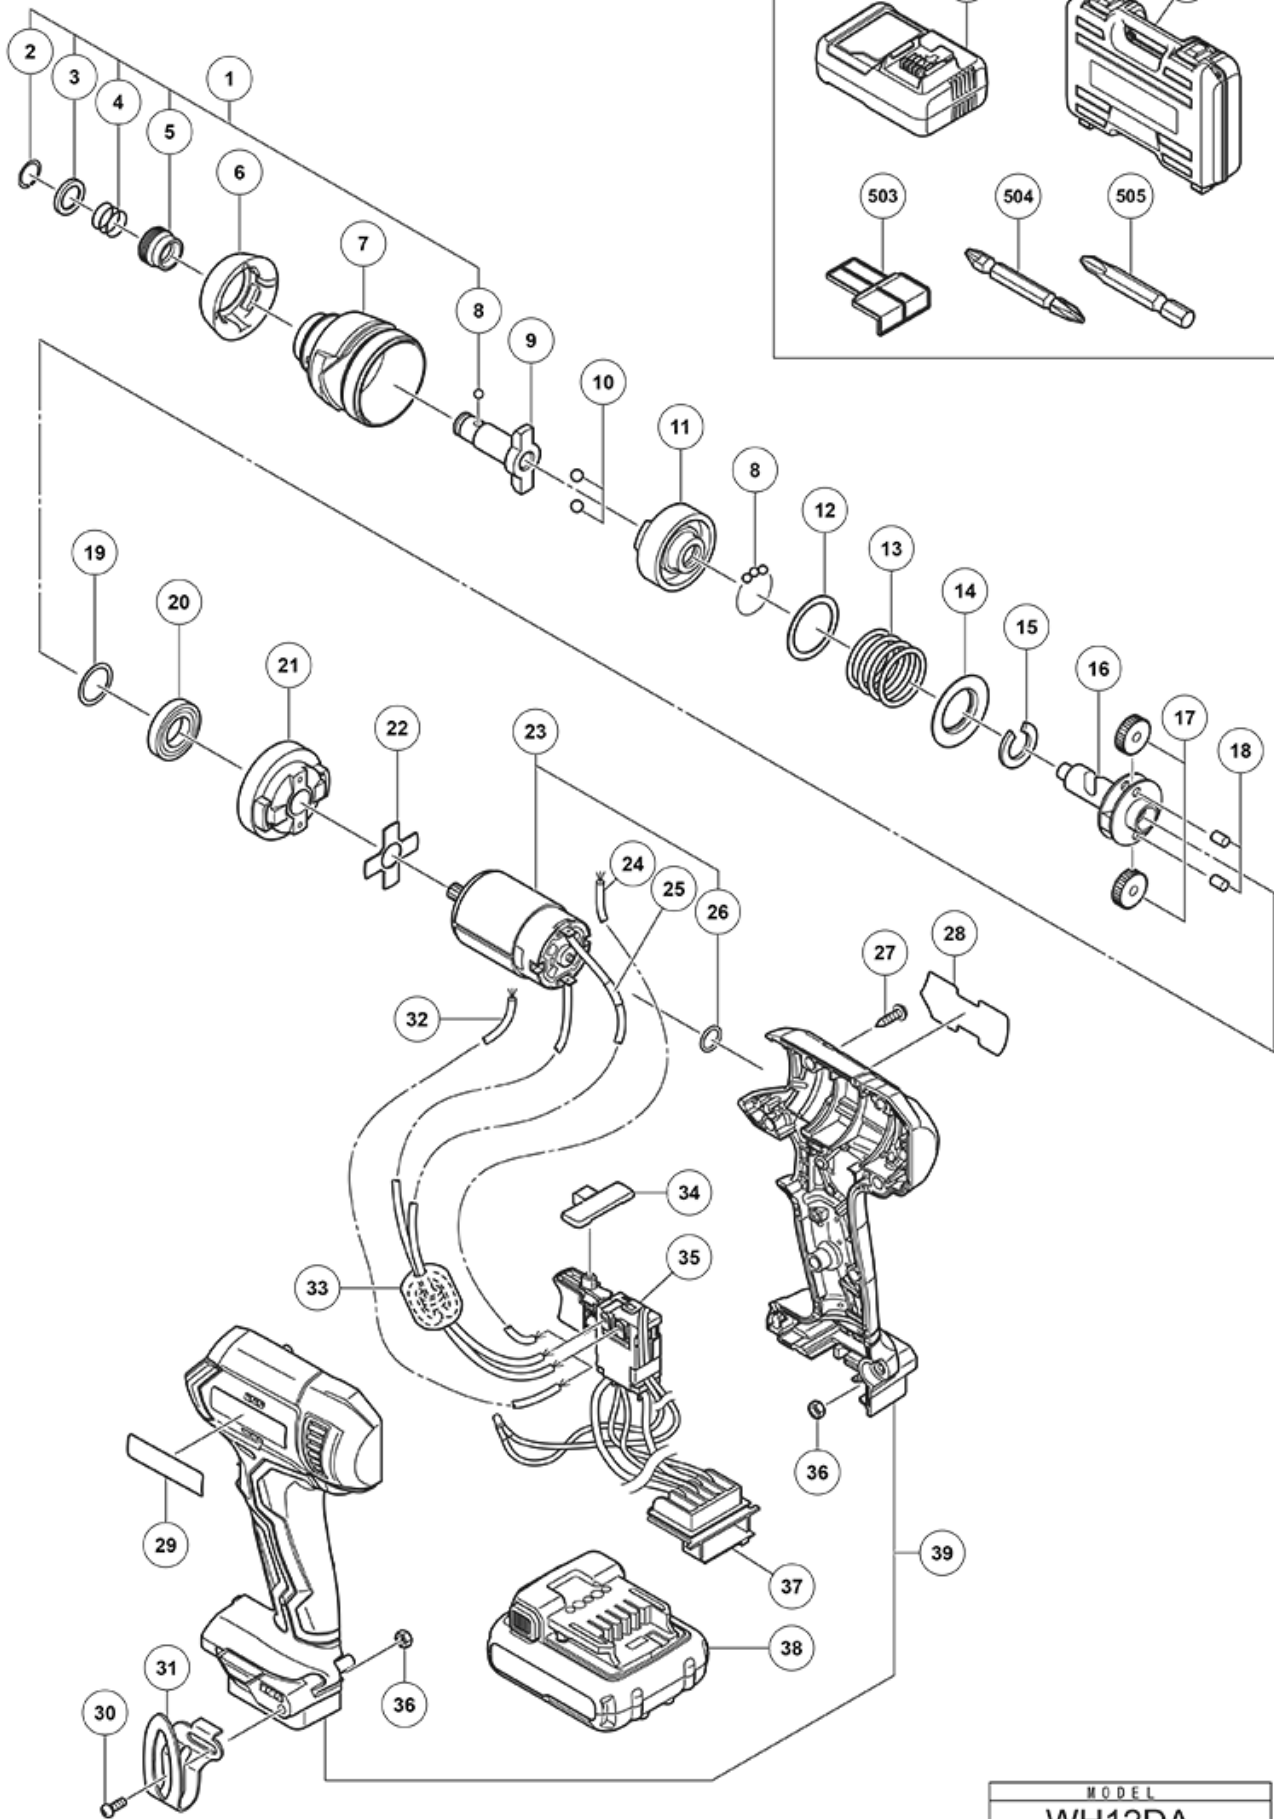

nÂ°	Artikel	Aantal gebruikt
*38	374954 BATTERY BSL 1225M (EUROPE)	2
*9	329555 ANVIL (S)	1
*9	329554 ANVIL (L)	1
	OPTIONAL ACCESSORIES	0
	STANDARD ACCESSORIES	0
1	329538 GUIDE SLEEVE ASS'Y	1
2	995933 RETAINING RING	1
3	331959 WASHER (F)	1
4	322737 GUIDE SPRING (C)	1
5	329537 GUIDE SLEEVE (C)	1
6	337360 FRONT CAP NEW FEB	1
7	374940 HAMMER CASE NEW	1
8	959148 STEEL BALL D3.175 (10 PCS)	29
10	959154 STEEL BALL D5.556 (10 PCS) (OLD 939277Z)	2
11	330965 HAMMER	1
12	315978 WASHER (J)	1
13	322741 HAMMER SPRING (E)	1
14	316172 WASHER (S)	1
15	322740 STOPPER (A)	1
16	330960 SPINDLE	1
17	375586 IDLE GEAR SET (2 PCS) NEW	2
18	980258 NEEDLE (C)	2
19	330961 WASHER (G)	1
20	330962 BALL BEARING 6803VV	1
21	331019 RING GEAR	1
22	331448 PACKING (A)	1
23	337361	1
24	375588 INTERNAL WIRE (RED) L110	1
25	375587 TUBE NEW	1
26	987105 O-RING (S-10)	1
27	313687 TAPPING SCREW (W/FLANGE) D3X16 (BLACK)	8
28	NAME PLATE	1
29	BRAND LABEL	1
30	337357 TRUSS HD. SCREW M4 (BLACK) NEW	1
31	372229 HOOK NEW	1
32	375589 INTERNAL WIRE (BLACK) L80	1
33	375590 INTERNAL WIRE FERRITE SET NEW	1
34	329548 PUSHING BUTTON (A)	1

nÂ°	Artikel	Aantal gebruikt
35	374935 DC SPEED CONTROL SWITCH NEW	1
36	327002 LOCK NUT M4 (BLACK)	2
37	374398 BATTERY TERMINAL NEW	1
39	374931 HOUSING SET (A+B) NEW	1
501	CHARGER (MODEL UC 12SL)	1
502	336642	1
503	374778 BATTERY COVER NEW	1
504	983006 + DRIVER BIT NO.2 65L	1
505	992671 + DRIVER BIT (B) NO.2 50L	1
601	306927 SILICON RUBBER	1
602	996184 BIT PIECE	1

MODEL
WH12DA

Rev.1