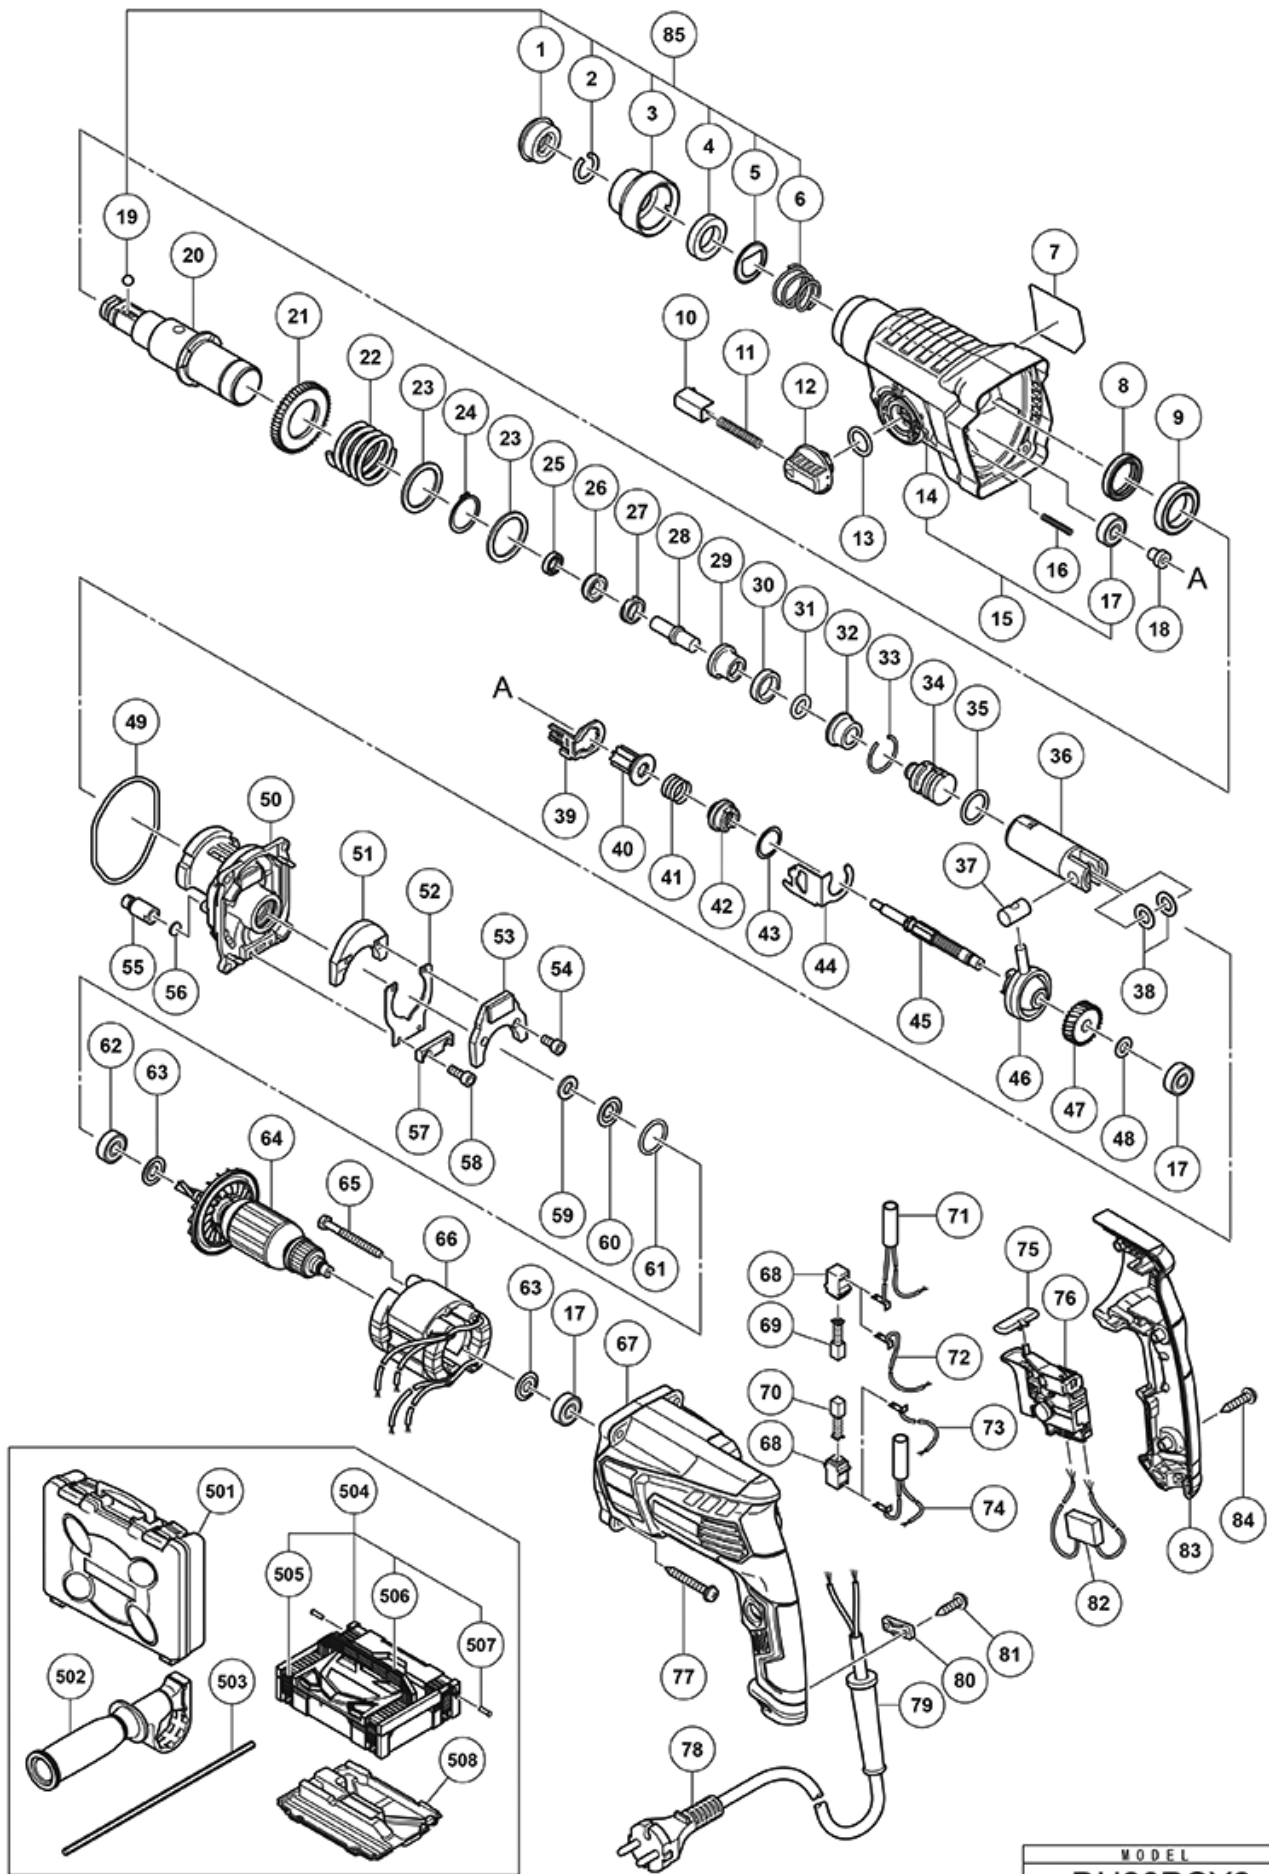

nÂ°	Artikel	Aantal gebruikt
611	971787 DUST CUP	1
612	931844 STOPPER	1
613	321814 DRILL CHUCK 13VLRB-D	1
614	331966 FLAT HD. SCREW (LEFT HAND) M6X20	1
615	321813 DRILL CHUCK 13VLD-D	1
616	971511Z BIT NO.2.25L (NEW 751151)	1
617	971512Z + DRIVER BIT (A) NO.3 25L	1
618	971794 ANCHOR SETTING ADAPTER A W1/4" (MANUAL)	1
619	971795 ANCHOR SETTING ADAPTER A W5/16" (MANUAL)	1
620	971796 ANCHOR SETTING ADAPTER A W3/8" (MANUAL)	1
621	971797 ANCHOR SETTING ADAPTER A W1/2" (MANUAL)	1
622	971798 ANCHOR SETTING ADAPTER A W5/8" (MANUAL)	1
623	971799 ANCHOR SETTING ADAPTER B W1/4" (MANUAL)	1
624	971800 ANCHOR SETTING ADAPTER B W5/16" (MANUAL)	1
625	971801 ANCHOR SETTING ADAPTER B W3/8" (MANUAL)	1
626	971802 ANCHOR SETTING ADAPTER B W1/2" (MANUAL)	1
627	971803 ANCHOR SETTING ADAPTER B W5/8" (MANUAL)	1
628	320859 SYRINGE (BLOW-OUT BULB TYPE)	1
629	944477 COTTER	1
630	982684 CENTER PIN (A) 109L FOR CORE BIT D32-38	1
631	982685 CENTER PIN (B) 104L FOR CORE BIT D45-90	1
632	335781 GREASE FOR ROTARY HAMMER (500G)	1
633	335782 GREASE FOR ROTARY HAMMER (60G)	1

MODEL
DH28PCY2

Rev.2
27.6.2019