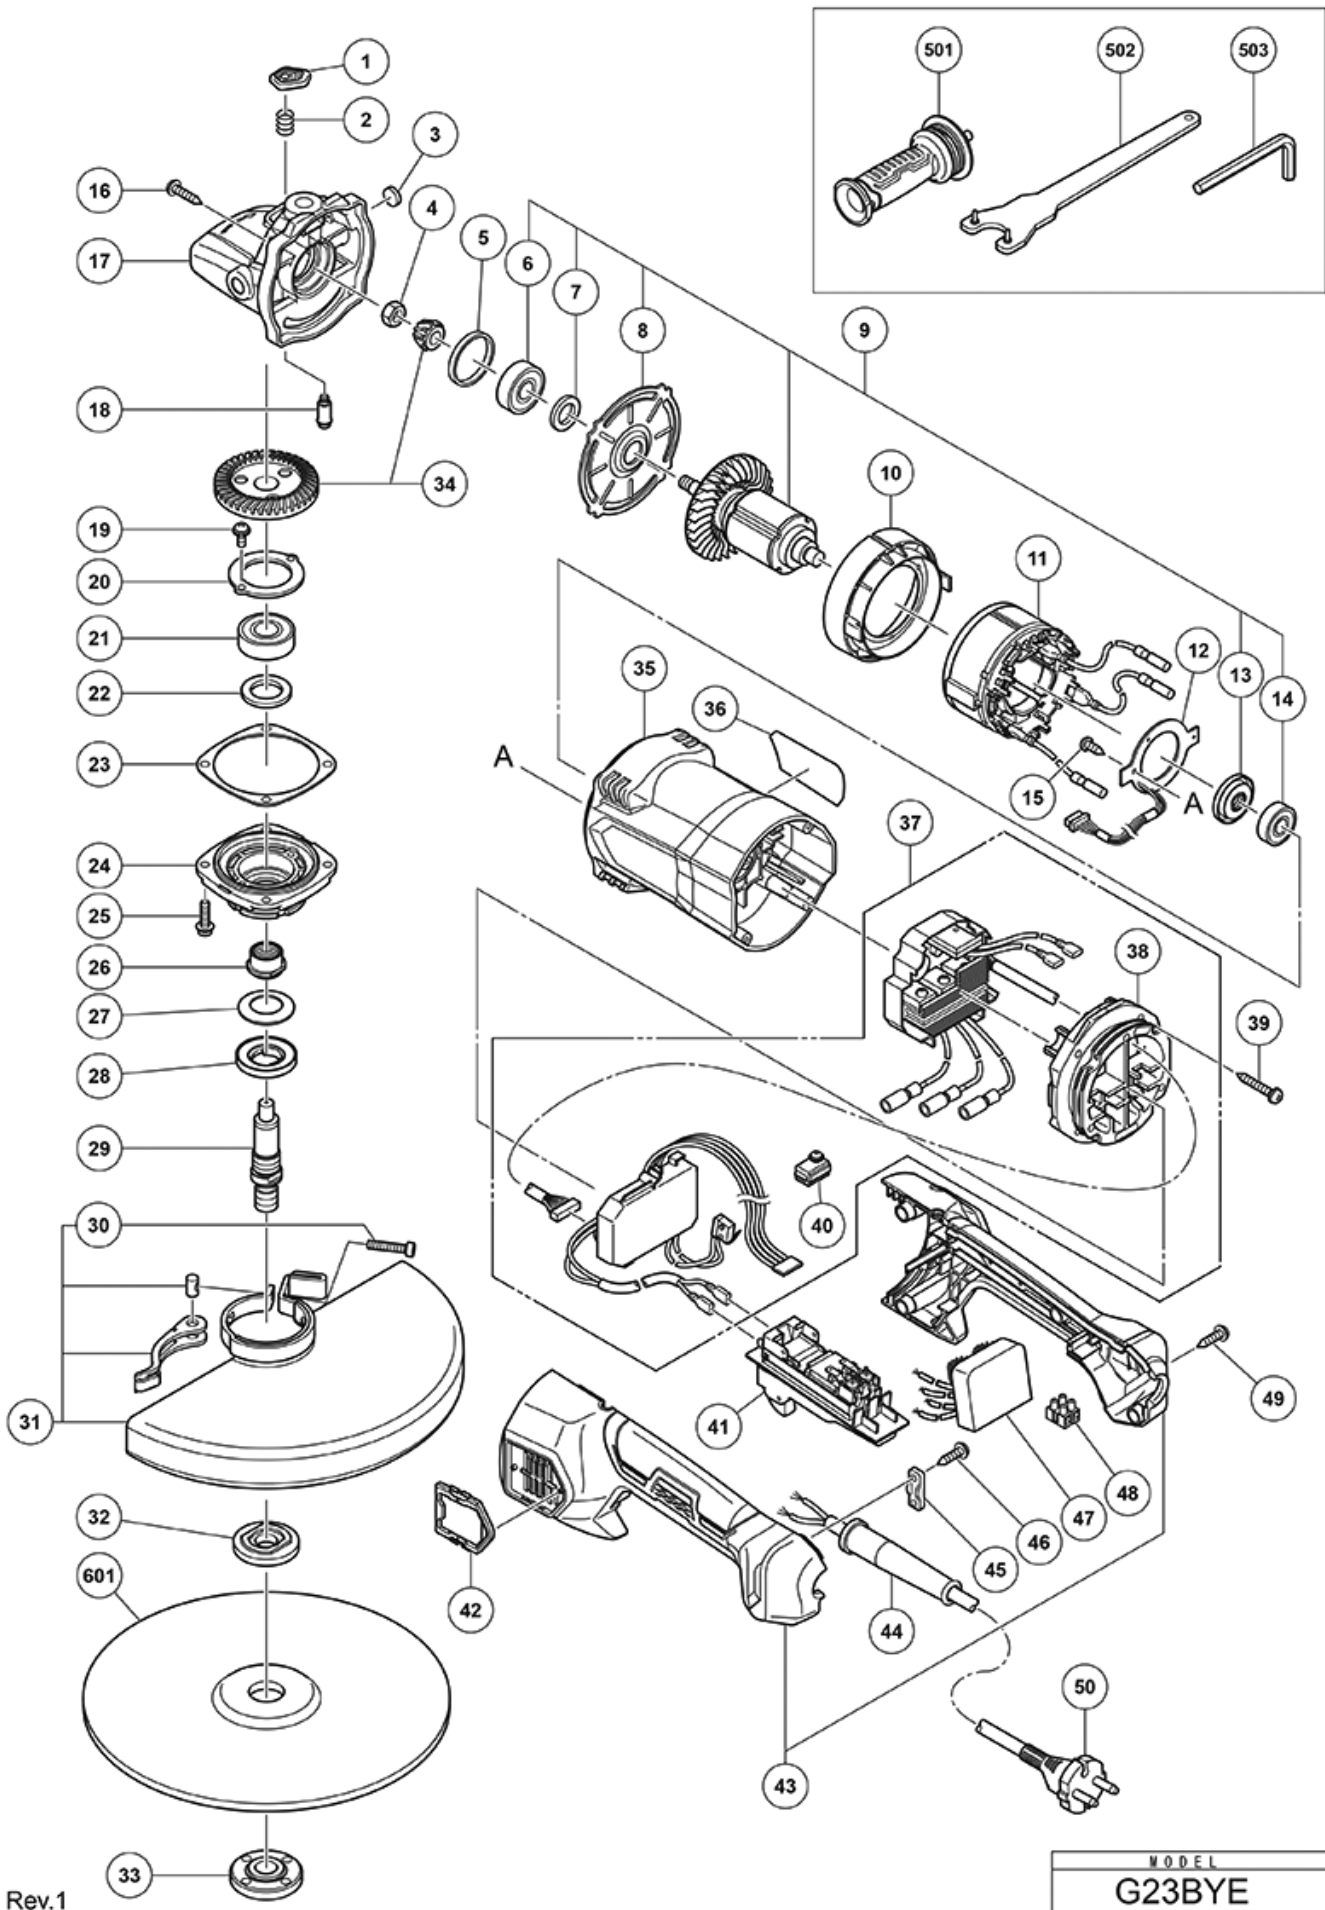

nÂ°	Artikel	Aantal gebruikt
1	337641	1
2	320219 SPRING	1
3	315049 FELT WASHER	1
4	949568 LOCK NUT M8 (10 PCS) SMALL (OLD 949568Z)	1
5	373942 RUBBER RING NEW	1
6	6201VV BALL BEARING 6201VVCMP2L	1
7	373928 FELT PACKING (A) NEW	1
8	373927 BEARING HOLDER NEW	1
9	361098 ROTOR (A) ASS'Y NEW	1
10	373943 FAN GUIDE NEW	1
11	341024E STATOR ASS'Y (A) 230 VOLT NEW	1
12	374376 SENSOR PCB (A) NEW	1
13	373929 DUST SEAL NEW	1
14	6000VV BALL BEARING 6000VVCMP2L	1
15	306945 TAPPING SCREW D3X10	1
16	305558 TAPPING SCREW (W/FLANGE) D5X25 (BLACK)	4
17	373935 GEAR COVER ASS'Y NEW	1
18	374367 LOCK PIN NEW	1
19	987201 SEAL LOCK SCREW M4X10 (W/SP WASHER)	2
20	373939 BEARING COVER NEW	1
21	6202VV BALL BEARING 6202VVCMP2S	1
22	373938 FELT PACKING (B) NEW	1
23	374372 SEAL PLATE NEW	1
24	373937 PACKING GLAND NEW	1
25	998485 HEX.SOCKET HD.BOLTM5X14 (W/FLANGE)	4
26	374604 SLEEVE NEW	1
27	374370 BELLEVILLE SPRING NEW	1
28	374369 SUPPORT BODY (C) NEW	1
29	374605 SPINDLE NEW	1
30	949662 HEX.SOCKET HD BOLT M5X25 (10 PCS)	1
31	374311 WHEEL GUARD ASS'Y NEW	1
32	374314 WHEEL WASHER (E) NEW	1
33	373779 WHEEL NUT M14X2 (OLD 937909Z)	1
34	373940 GEAR ASS'Y NEW	1
35	374312 HOUSING NEW	1
37	374962 HOLDER ASS'Y NEW	1
38	374366 HOLDER NEW	1
39	305490 TAPPING SCREW D4X30 (W/FLANGE) BLACK	4

nÂ°	Artikel	Aantal gebruikt
40	373933 LED HOLDER NEW	1
41	373932 SWITCH NEW	1
42	373936 FILTER NEW	2
43	374313 HANDLE SET (C+D) NEW	1
44	940778 CORD ARMOR D10.7	1
45	960266 CORD CLIP	1
46	984750 TAPPING SCREW (W/FLANGE) D4X16	1
47	374963 FILTER PCB (A) NEW	1
48	373930 PILLAR TERMINAL NEW	1
49	305812 TAPPING SCREW (W/FLANGE) D4X16 (BLACK)	4
50	500438Z CORD 2,5M 2 X 1.5 H07RN-F (NEW 714520)	1
501	336865 SIDE HANDLE (VIBRATION-ABSORBING) (OLD 325496)	1
502	325491 WRENCH	1
503	944458 HEX. BAR WRENCH 4MM	1