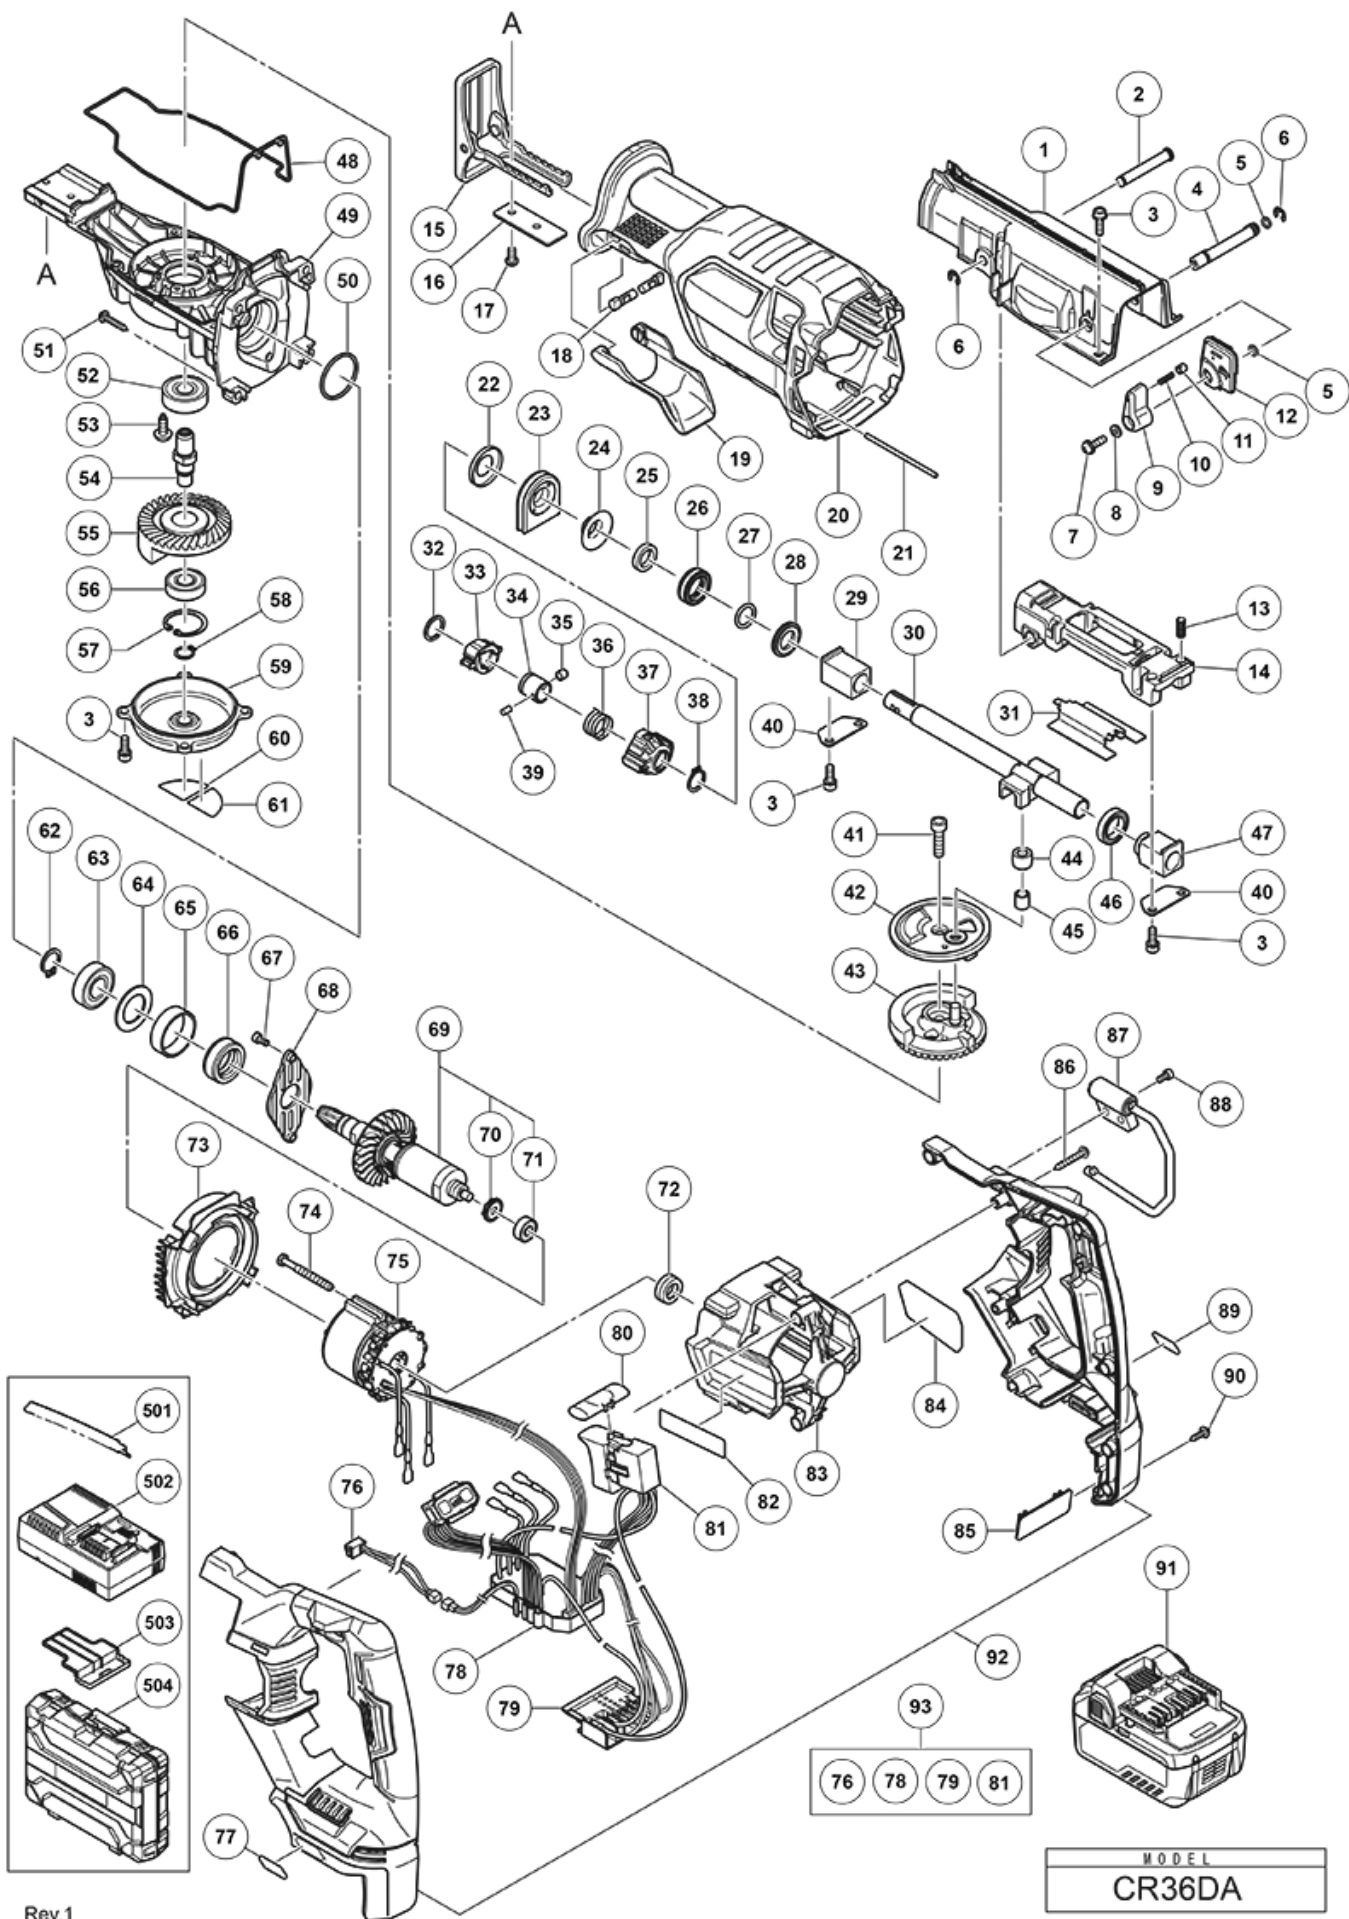

nÂ°	Artikel	Aantal gebruikt
503	329897 BATTERY COVER	1
504	373526 PLASTIC CARRYING CASE NEW	1

Rev.1