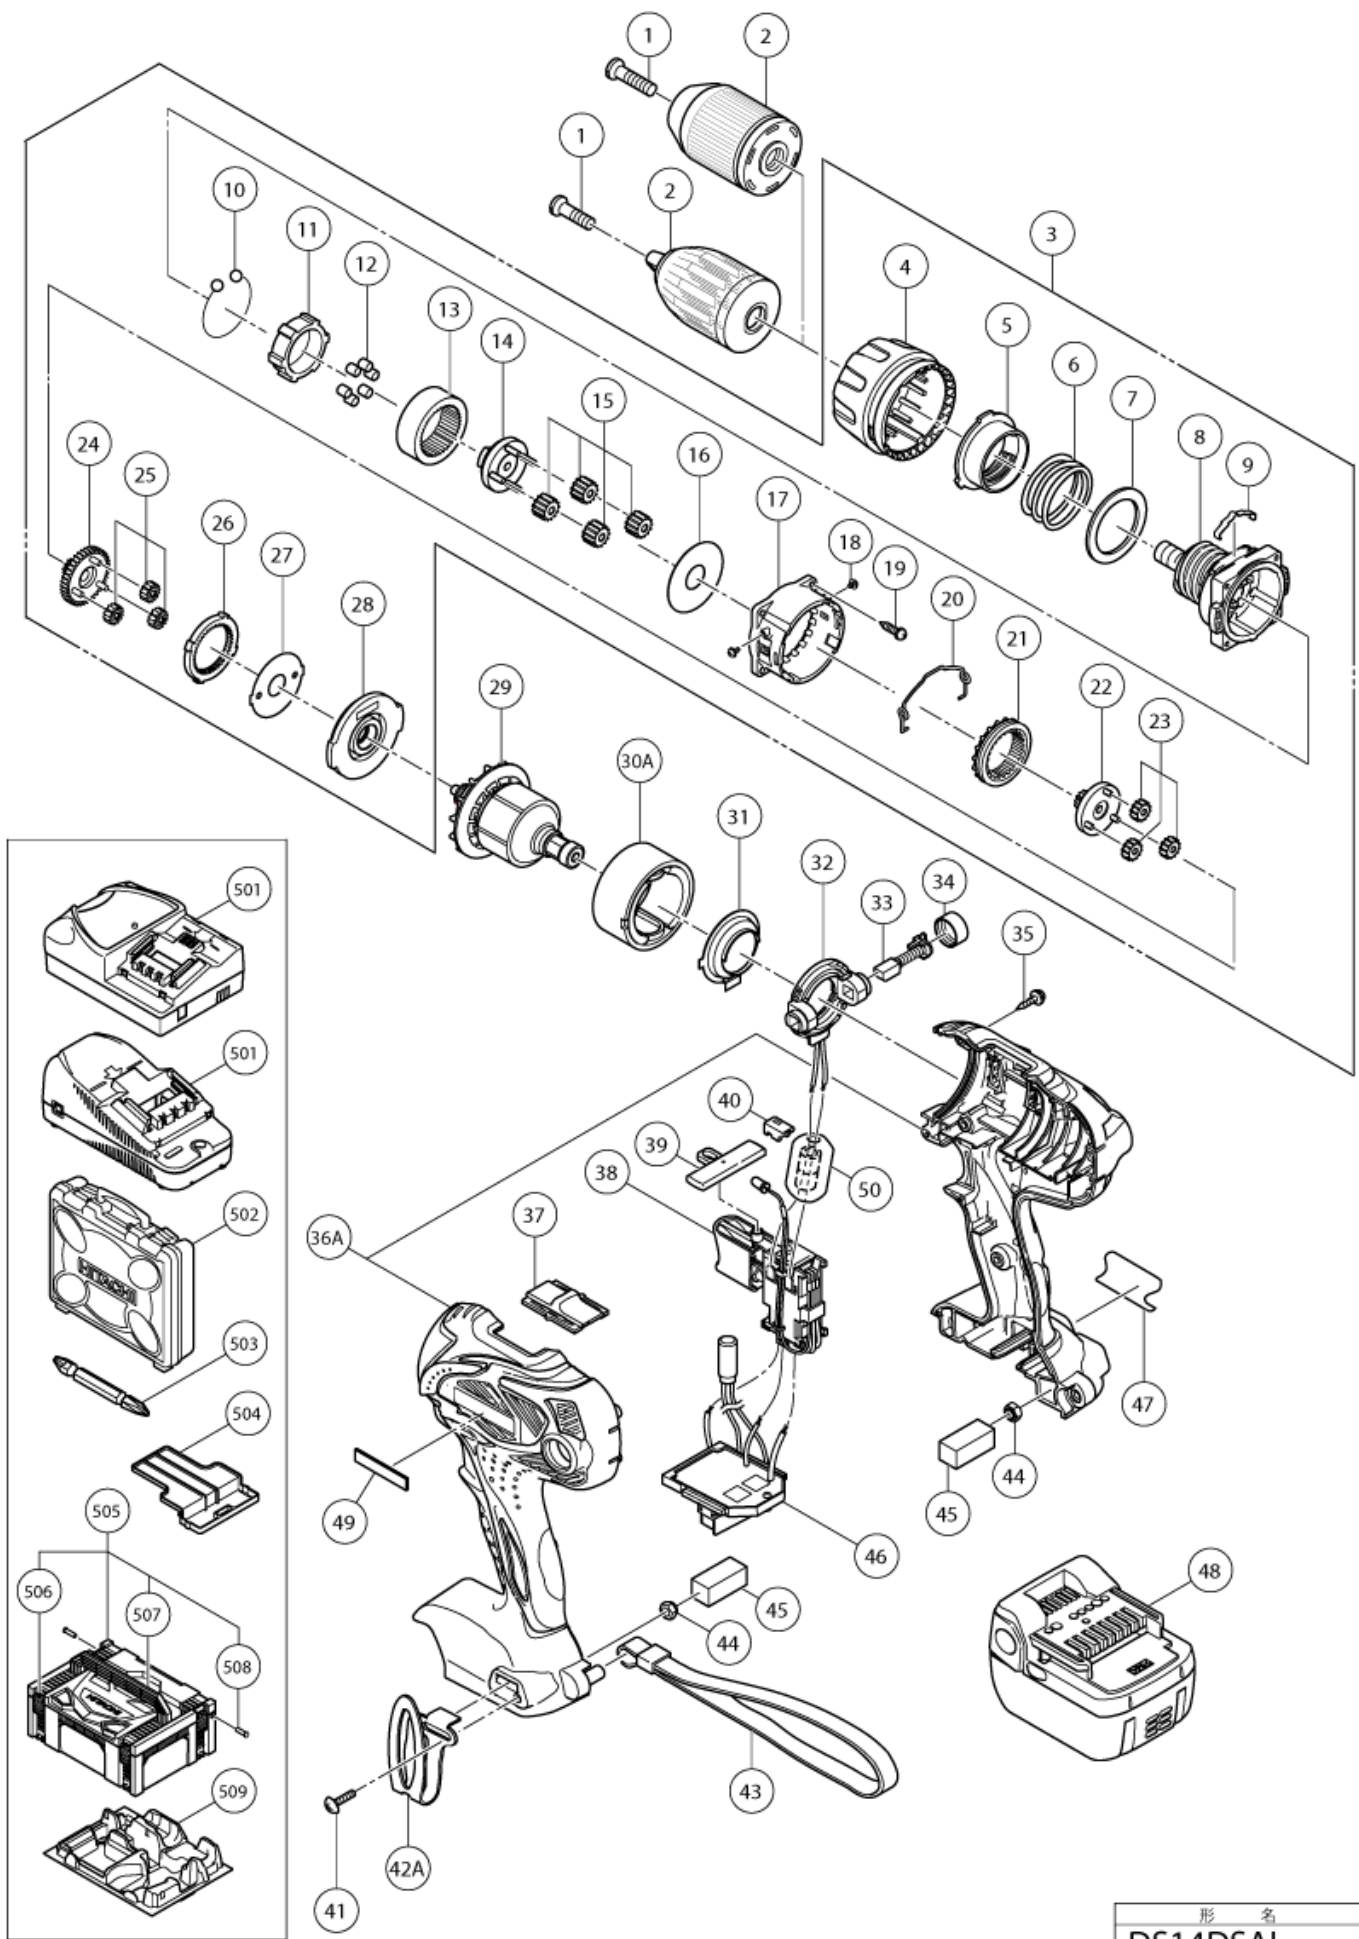

nÂ°	Artikel	Aantal gebruikt
35	313687 TAPPING SCREW (W/FLANGE) D3X16 (BLACK)	8
36A	330585 HOUSING SET (A+B)	1
37	330583 SHIFT KNOB	1
38	330590 DC-SPEED CONTROL SWITCH	1
39	329454 PUSHING BUTTON (A)	1
40	330584 LED HOLDER	1
41	327001 TRUSS HD. SCREW M4 (BLACK)	1
42A	331277 HOOK (A) (OLD 329686)	1
43	306952 STRAP (BLACK)	1
44	327002 LOCK NUT M4 (BLACK)	2
45	327004 PACKING	2
46	330591 CONTROLLER TERMINAL SET	1
47	NAME PLATE	1
48	330558 BATTERY BSL 1415X (EUROPE)	2
48	330140 BATTERY BSL 1415X (USA,CAN)	2
48	329083 BATTERY BSL 1430 (EUROPE,AUS,NZL)	2
49	329648 HITACHI PLATE	1
50	334868 FERRITE SUPPORT SET	1
501	CHARGER (MODEL UC 18YRSL)	1
501	CHARGER (MODEL UC 18YGSL)	1
502	323230 CASE	1
503	983006 + DRIVER BIT NO.2 65L	1
504	329897 BATTERY COVER	1
505	336471 CASE ASS'Y (STACKABLE)	1
506	336472 LATCH	4
507	336473 HANDLE (HSC) NEW	1
508	336474 HINGE	2
509	336475 INNER TRAY	1
601	955657 - DRIVER BIT (A) 3MMX70L	1
602	955659 - DRIVER BIT (A) 4MMX70L	1
603	955674 - DRIVER BIT (A) 6MMX70L	1
604	983004 + DRIVER BIT NO.1 65L	1
605	983011 + DRIVER BIT NO.3 65L	1